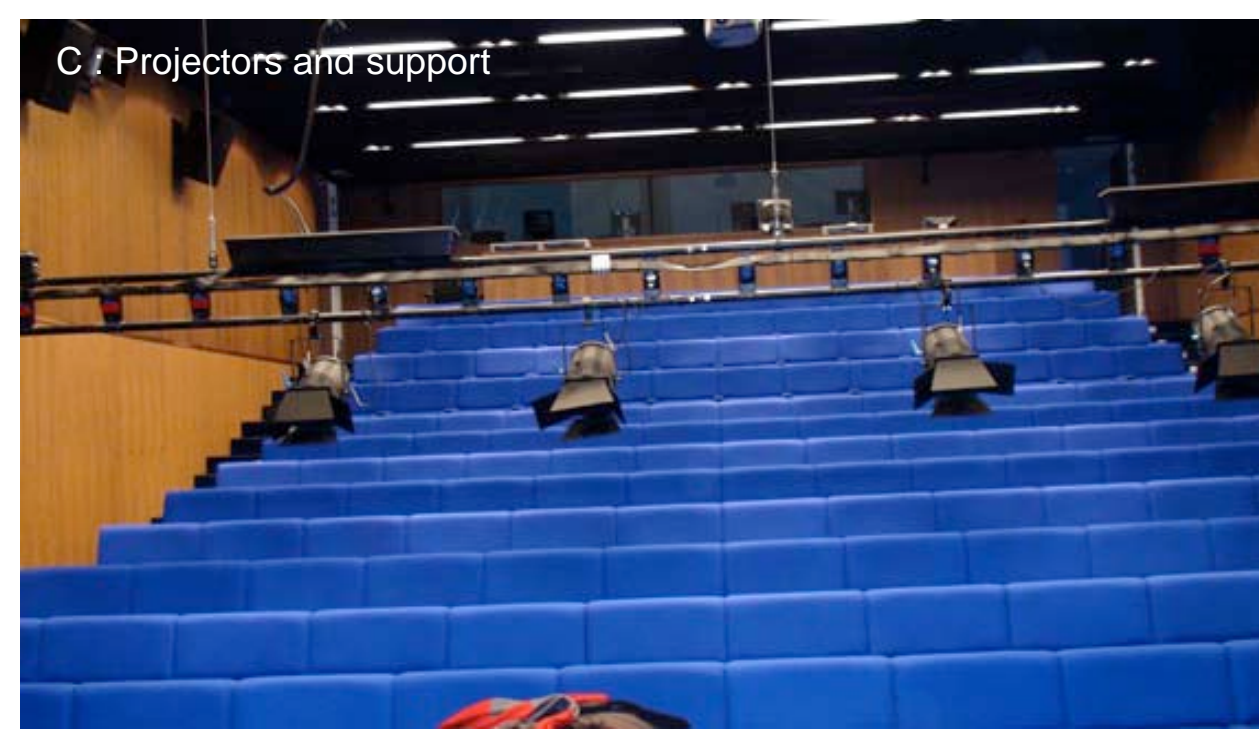

BREL ROOM / Section

Brussels44Center - www.B44C.com - info@B44C.com

Space :	Brel Room
Concern :	Technical information
Date :	2011 february 14
Code :	Brel/ 2
Scale :	A1 page -1/40
Draw :	ARTO
Page :	01

Brussels44Center
Brel Room
Boulevard Pachéco 44
1000 BRUSSELS
Belgium