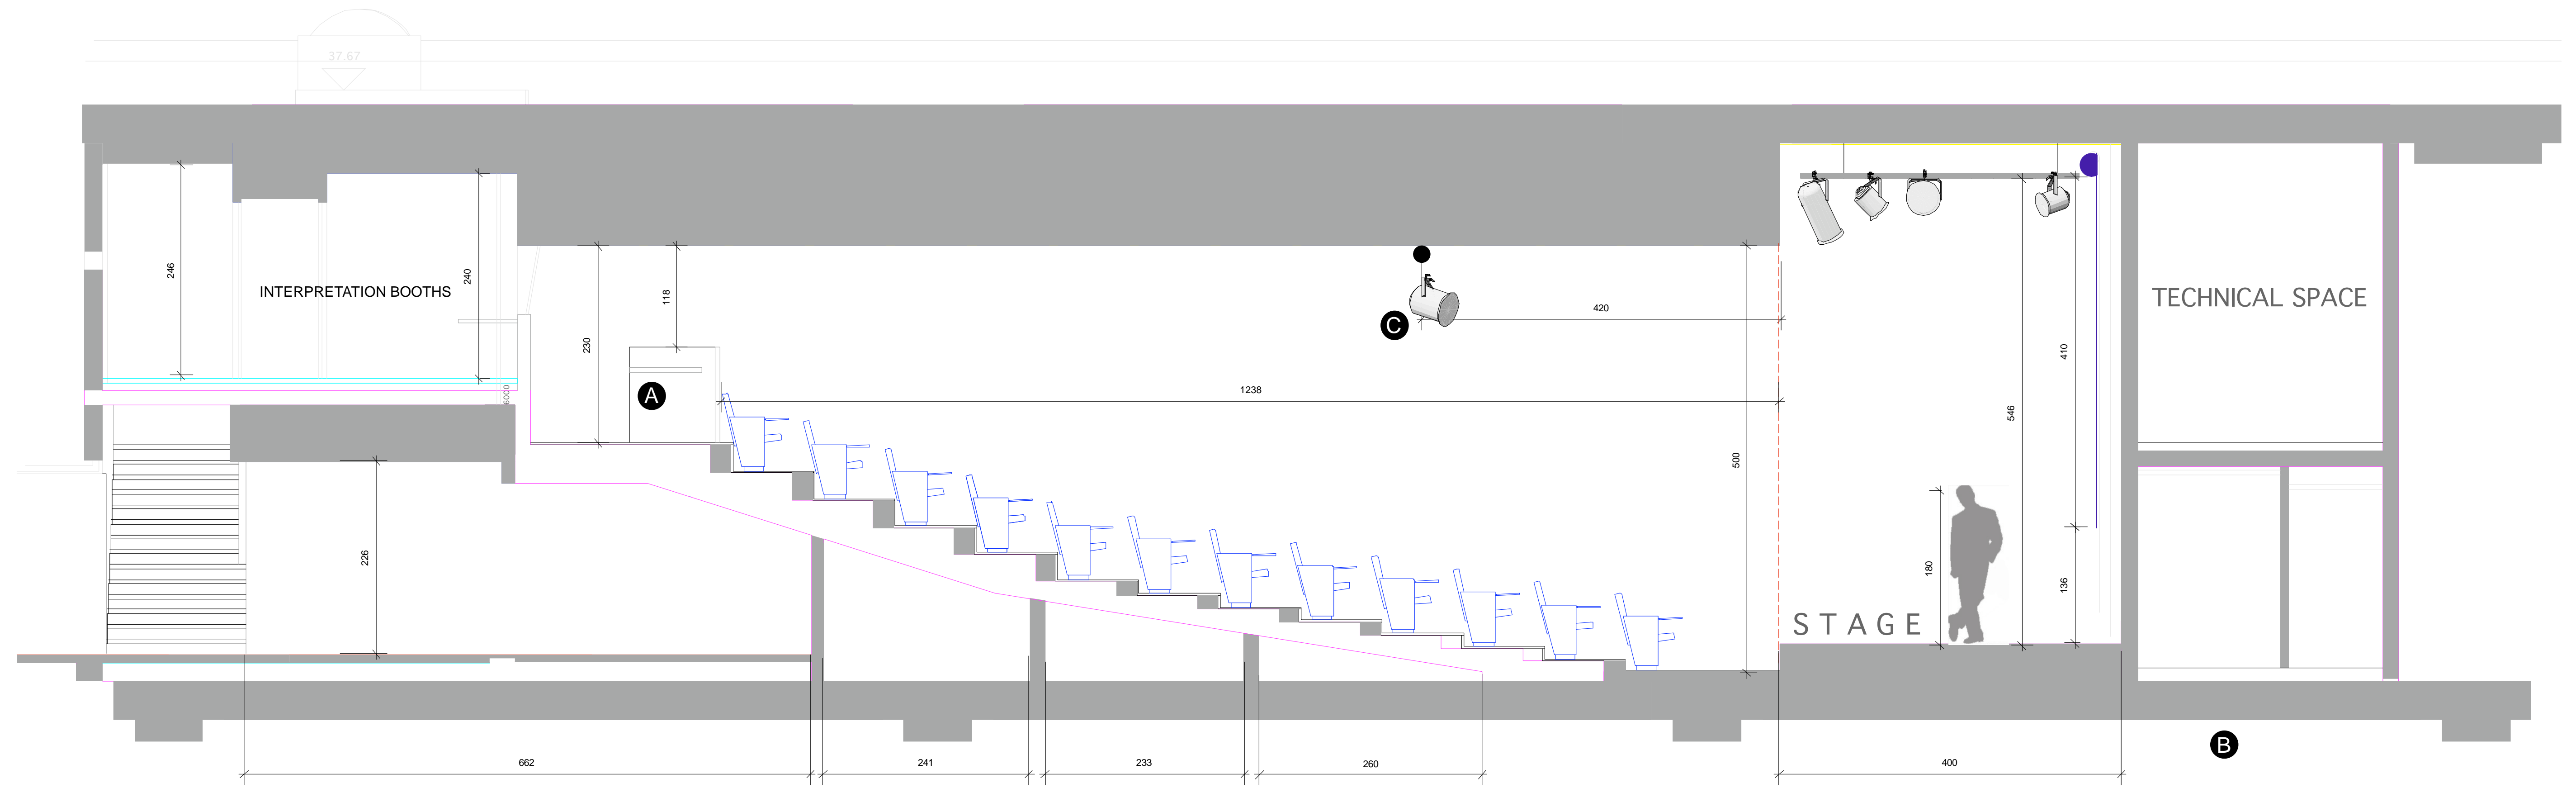

# BREL ROOM / Section

**Brussels44Center - [www.B44C.com](http://www.B44C.com) - [info@B44C.com](mailto:info@B44C.com)**

Space :	Brel Room
Concern :	Technical information
Date :	2011 february 14
Code :	Brel/ 2
Scale :	A1 page -1/40
Draw :	ARTO
Page :	01

**Brussels44Center**  
 Brel Room  
 Boulevard Pachéco 44  
 1000 BRUSSELS  
 Belgium

# BREL ROOM / Level

- PC ADB 1 kw with barn doors
- Profile spot ADB 1 kw
- Fresnel ADB 0,5 kw with barn doors

Brussels44Center - [www.B44C.com](http://www.B44C.com) - [info@B44C.com](mailto:info@B44C.com)

Space :	Brel Room
Concern :	Technical information
Date :	2011 february 14
Code :	Brel/ 1
Scale :	A1 page -1/40
Draw :	ARTO
Page :	01

**Brussels44Center**  
 Brel Room  
 Boulevard Pachéco 44  
 1000 BRUSSELS  
 Belgium