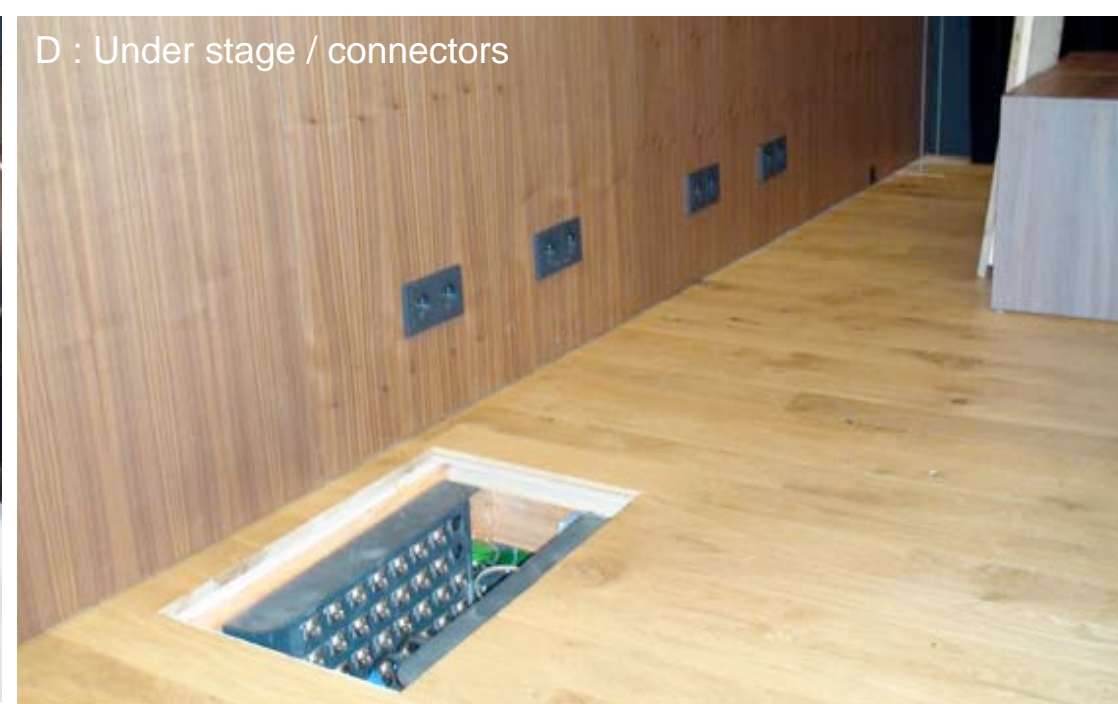

# BREL ROOM / Level

- PC ADB 1 kw with barn doors
- Profile spot ADB 1 kw
- Fresnel ADB 0,5 kw with barn doors

Brussels44Center - [www.B44C.com](http://www.B44C.com) - [info@B44C.com](mailto:info@B44C.com)