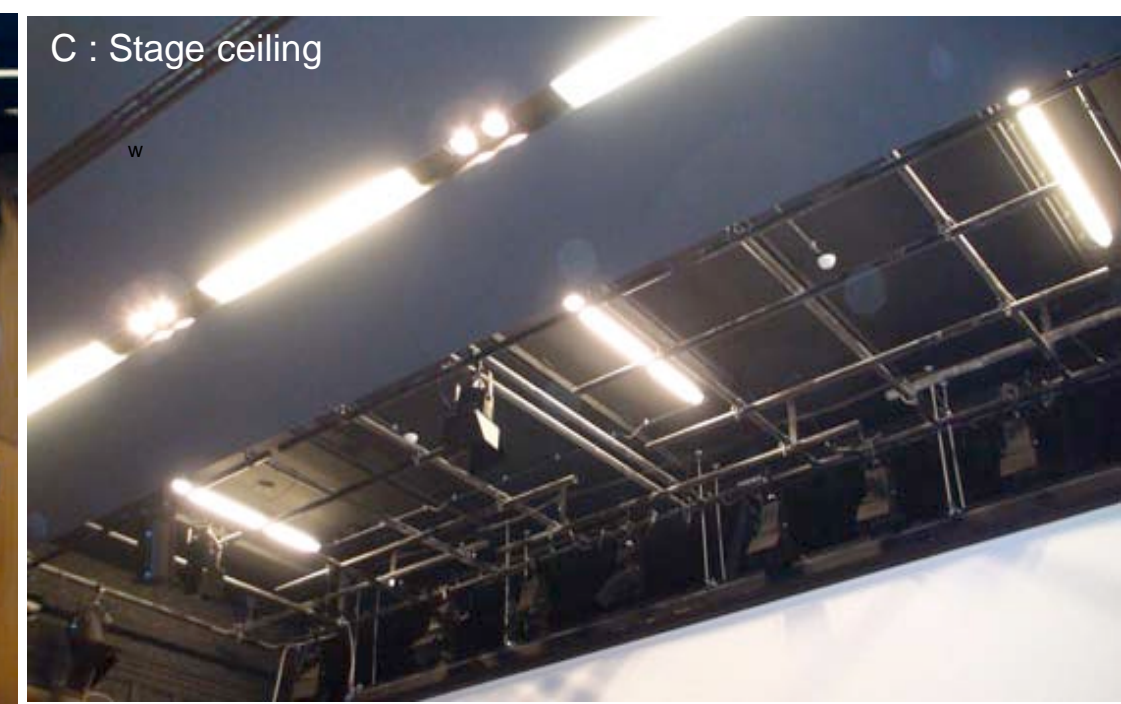

# BREL ROOM / Level

- PC ADB 1 kw with barn doors
- Profile spot ADB 1 kw
- Fresnel ADB 0,5 kw with barn doors

Brussels44Center - [www.B44C.com](http://www.B44C.com) - [info@B44C.com](mailto:info@B44C.com)