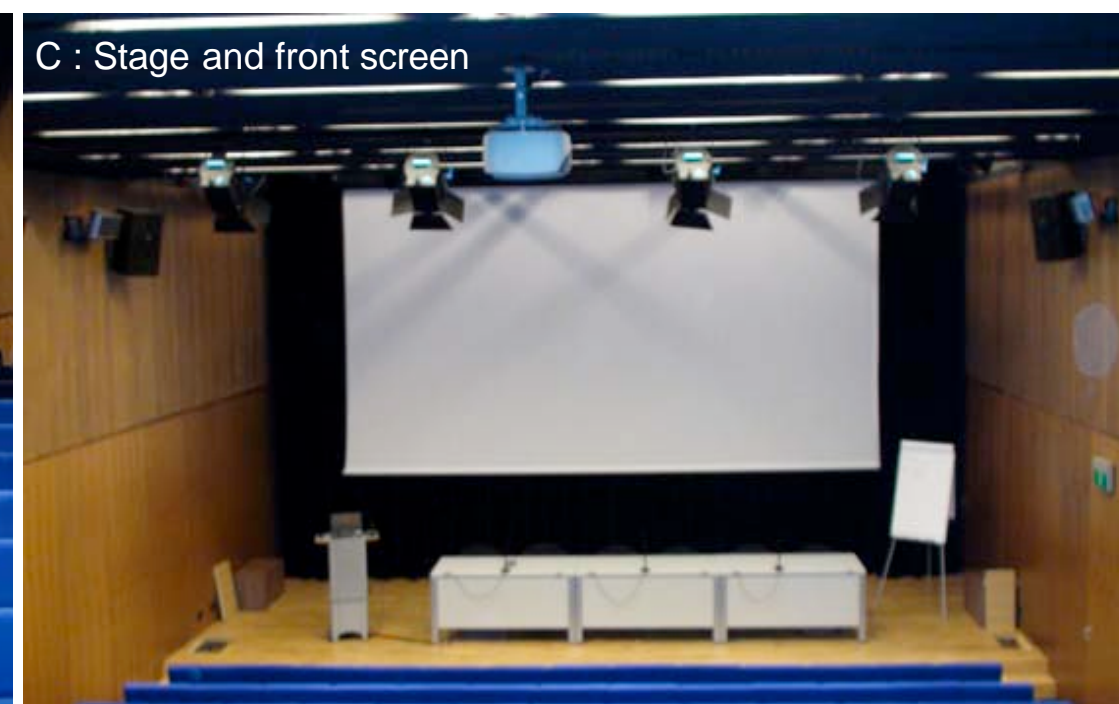

Brussels44Center - www.B44C.com - info@B44C.com

Space :	Brel Room
Concern :	Technical information
Date :	2011 february 14
Code :	Brel/ 1
Scale :	A1 page -1/40
Draw :	ARTO
Page :	01

Brussels44Center
Brel Room
Boulevard Pachéco 44
1000 BRUSSELS
Belgium