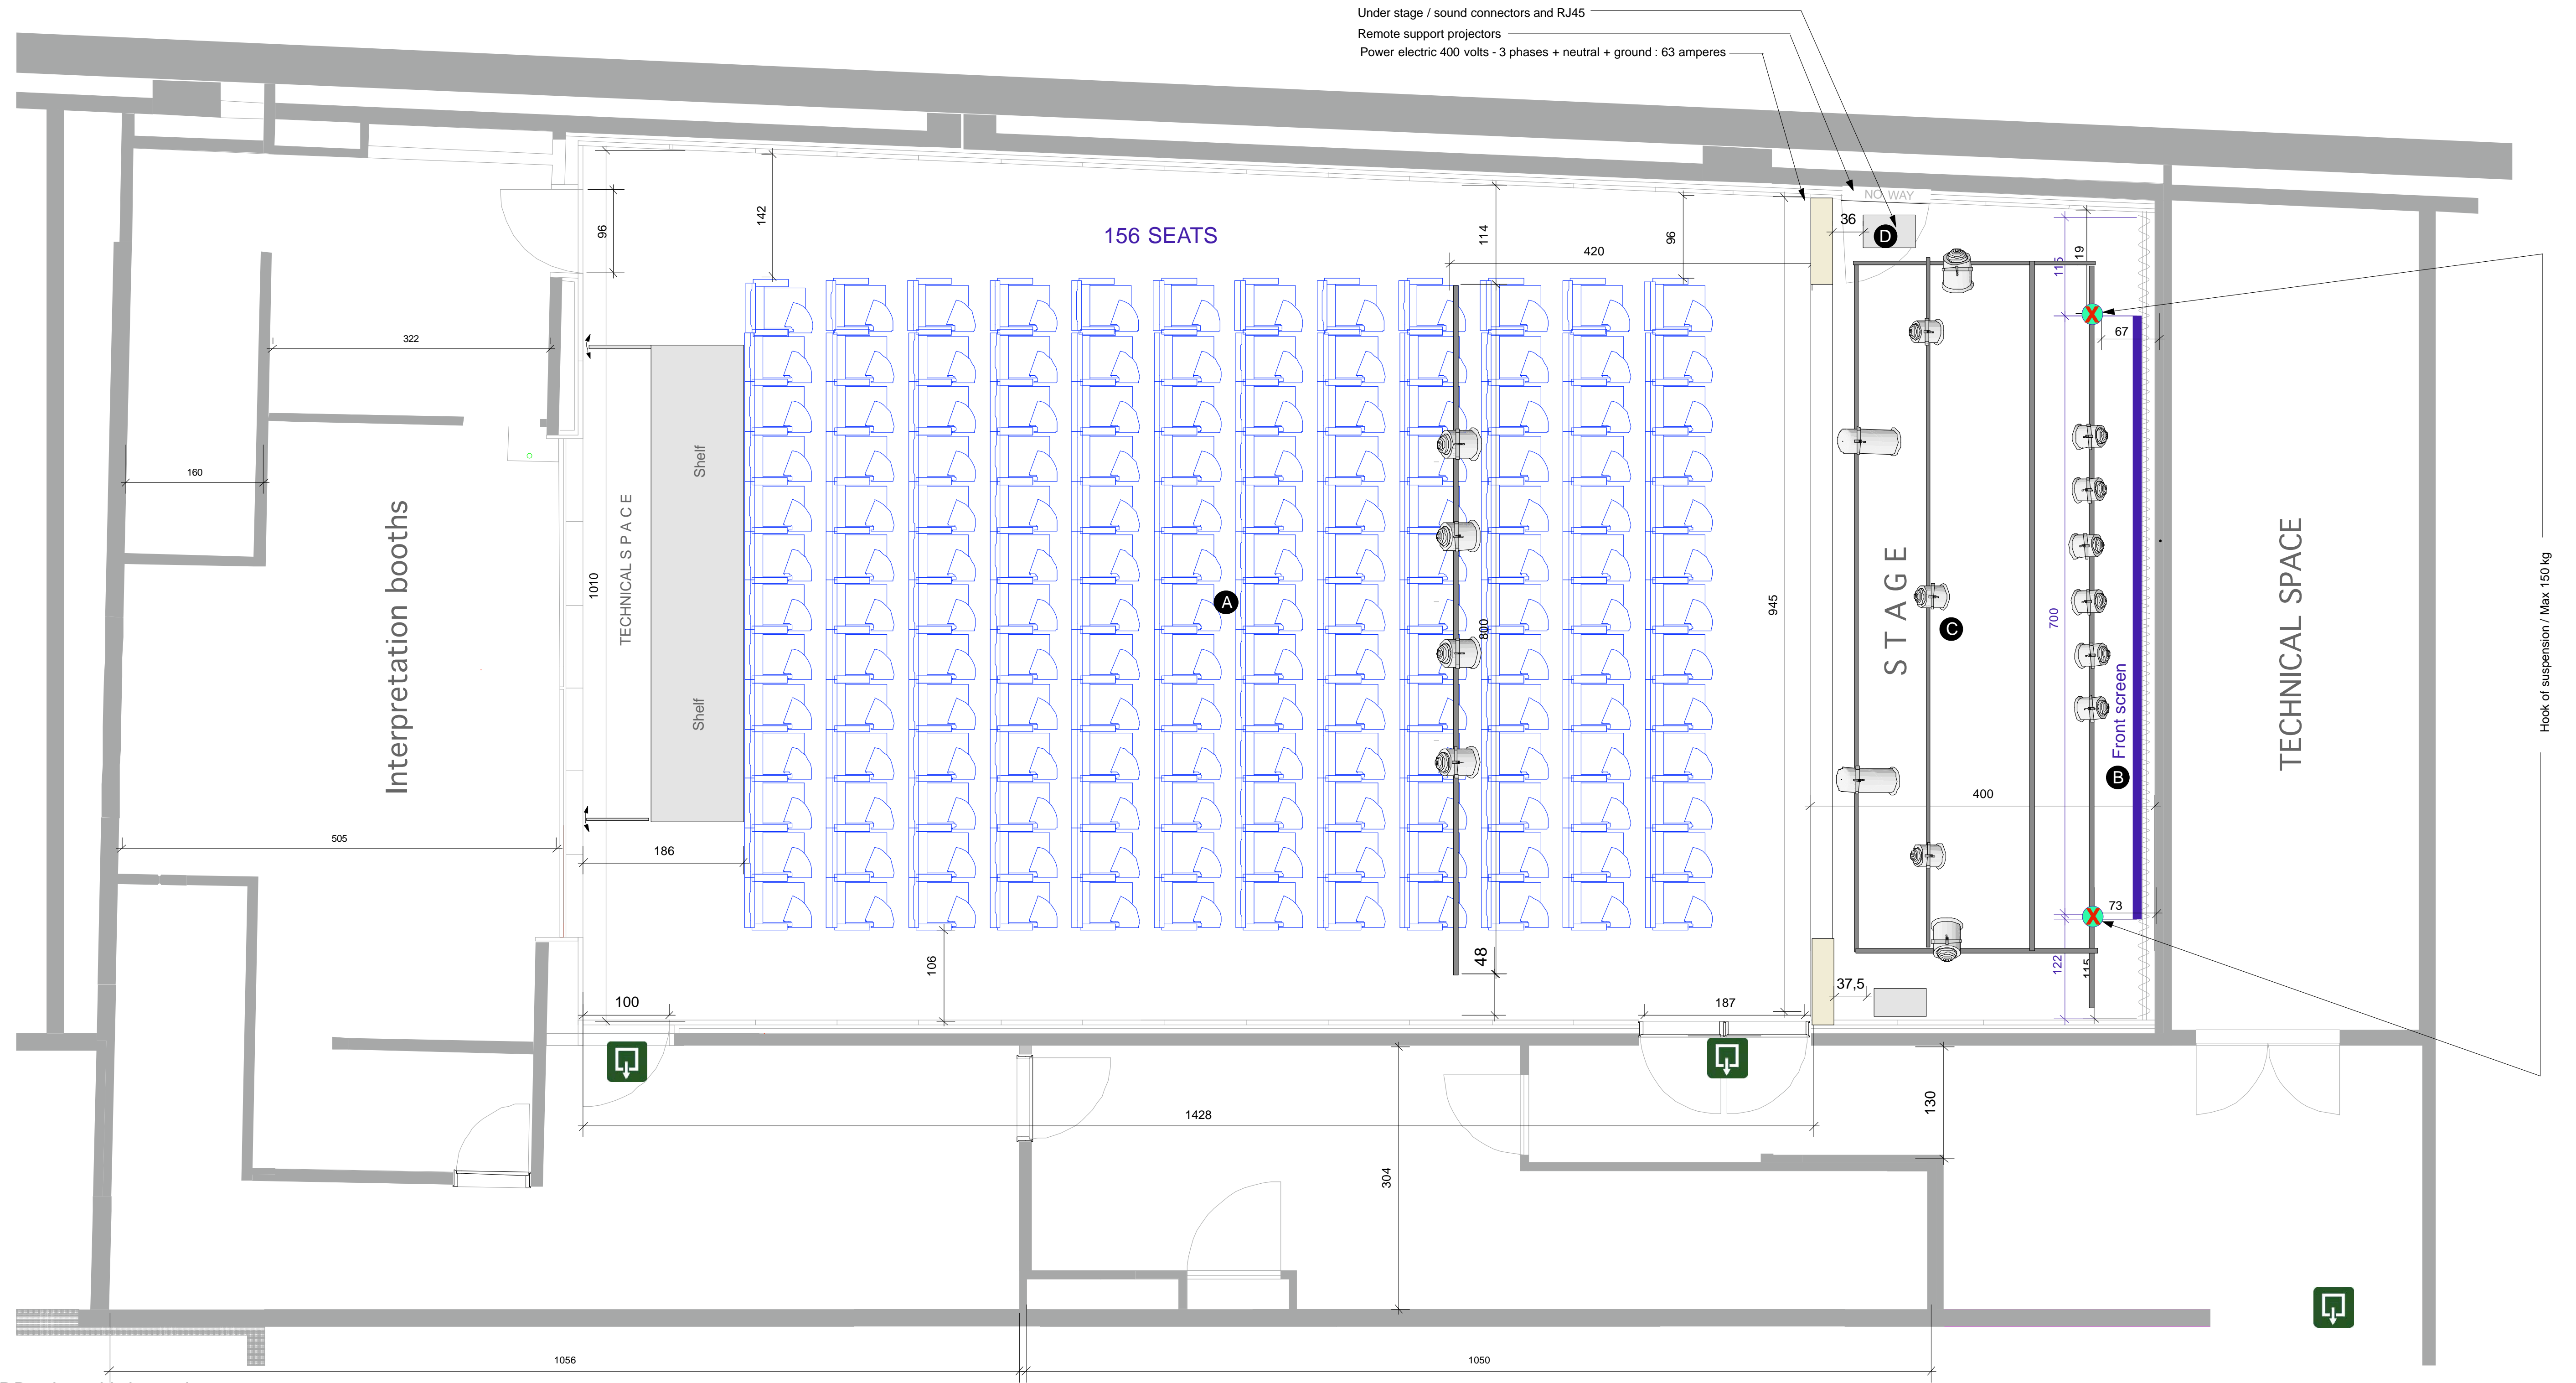

# BREL ROOM / Section

**Brussels44Center - [www.B44C.com](http://www.B44C.com) - [info@B44C.com](mailto:info@B44C.com)**

Space :	Brel Room
Concern :	Technical information
Date :	2011 february 14
Code :	Brel/ 2
Scale :	A1 page -1/40
Draw :	ARTO
Page :	01

**Brussels44Center**  
 Brel Room  
 Boulevard Pachéco 44  
 1000 BRUSSELS  
 Belgium

# BREL ROOM / Level

- PC ADB 1 kw with barn doors
- Profile spot ADB 1 kw
- Fresnel ADB 0,5 kw with barn doors

Brussels44Center - [www.B44C.com](http://www.B44C.com) - [info@B44C.com](mailto:info@B44C.com)

Space :	Brel Room
Concern :	Technical information
Date :	2011 february 14
Code :	Brel/ 1
Scale :	A1 page -1/40
Draw :	ARTO
Page :	01

**Brussels44Center**  
 Brel Room  
 Boulevard Pachéco 44  
 1000 BRUSSELS  
 Belgium