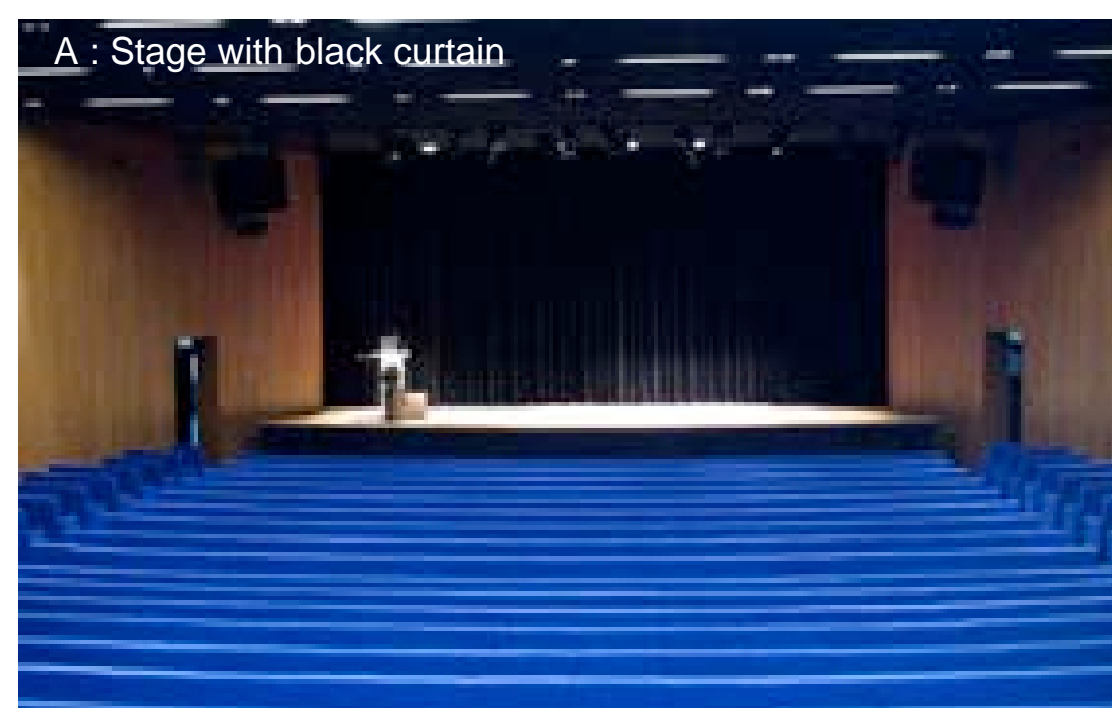

**Brussels₄₄
Center**
Auditorium
Boulevard Pachéco 44
1000 BRUSSELS
Belgium

AUDITORIUM / Level

- PC ADB 1 kw with barn doors
- Profile spot ADB 1 kw
- Fresnel ADB 1 kw with barn doors
- Fresnel ADB 0,5 kw with barn doors