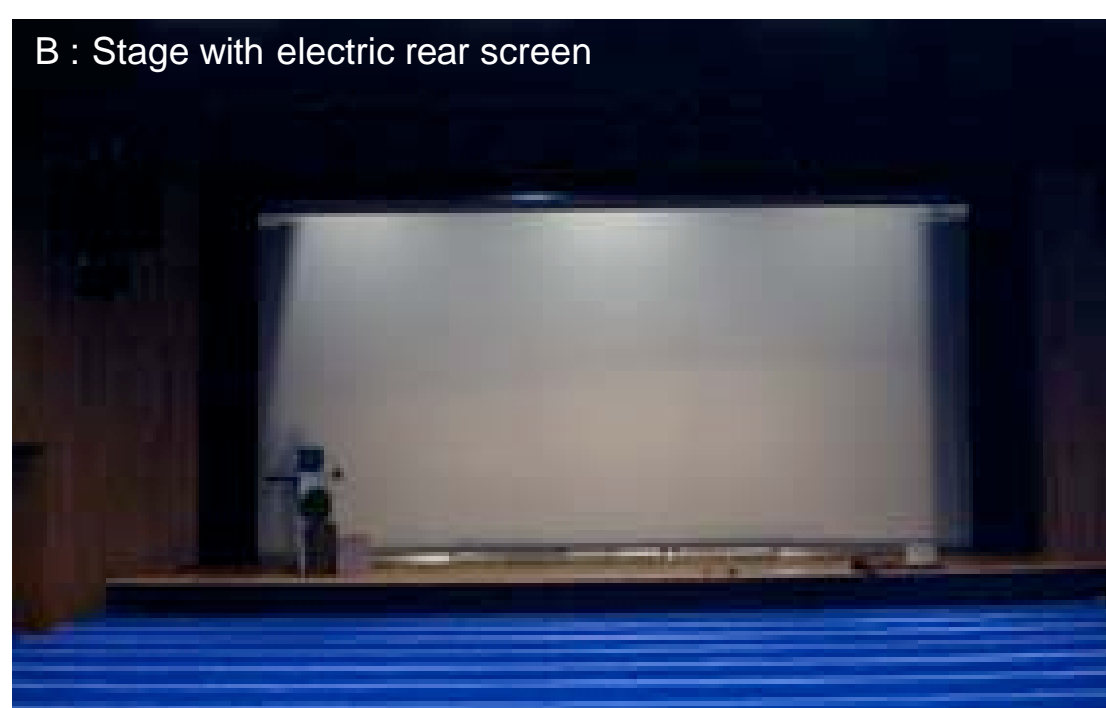

**Brussels₄₄
Center**
Auditorium
Boulevard Pachéco 44
1000 BRUSSELS
Belgium

AUDITORIUM / Level

- PC ADB 1 kw with barn doors
- Profile spot ADB 1 kw
- Fresnel ADB 1 kw with barn doors
- Fresnel ADB 0,5 kw with barn doors