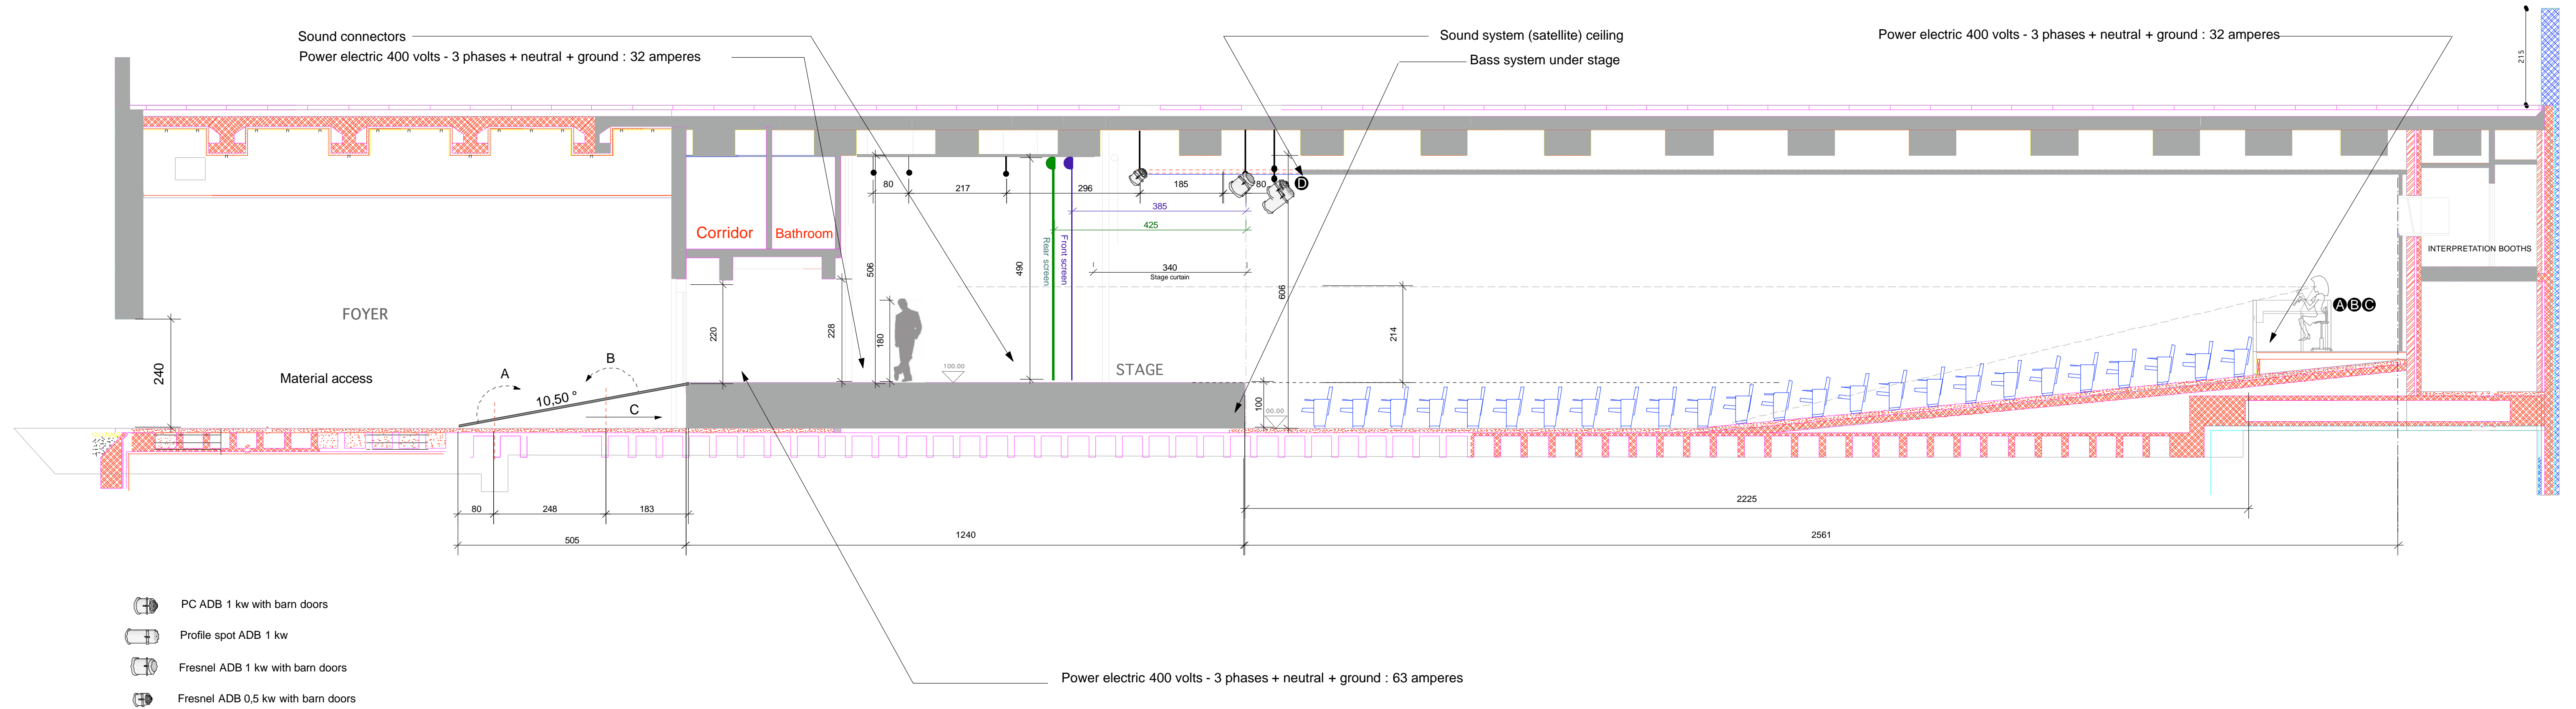

AUDITORIUM / Section

A : Technical equipment

B : Sound mixing

C : Lighting control

D : Sound and infra-red radiator equipment

Brussels44Center - www.B44C.com - info@B44C.com

Space : Auditorium 44
Concern : Technical information
Date : 2011 february 14
Code : Audit / 2
Scale : A1 page -1/70
Draw : ARTO
Page : 01

**Brussels₄₄
Center**
Auditorium
Boulevard Pachéco 44
1000 BRUSSELS
Belgium

AUDITORIUM / Level

- PC ADB 1 kw with barn doors
- Profile spot ADB 1 kw
- Fresnel ADB 1 kw with barn doors
- Fresnel ADB 0,5 kw with barn doors