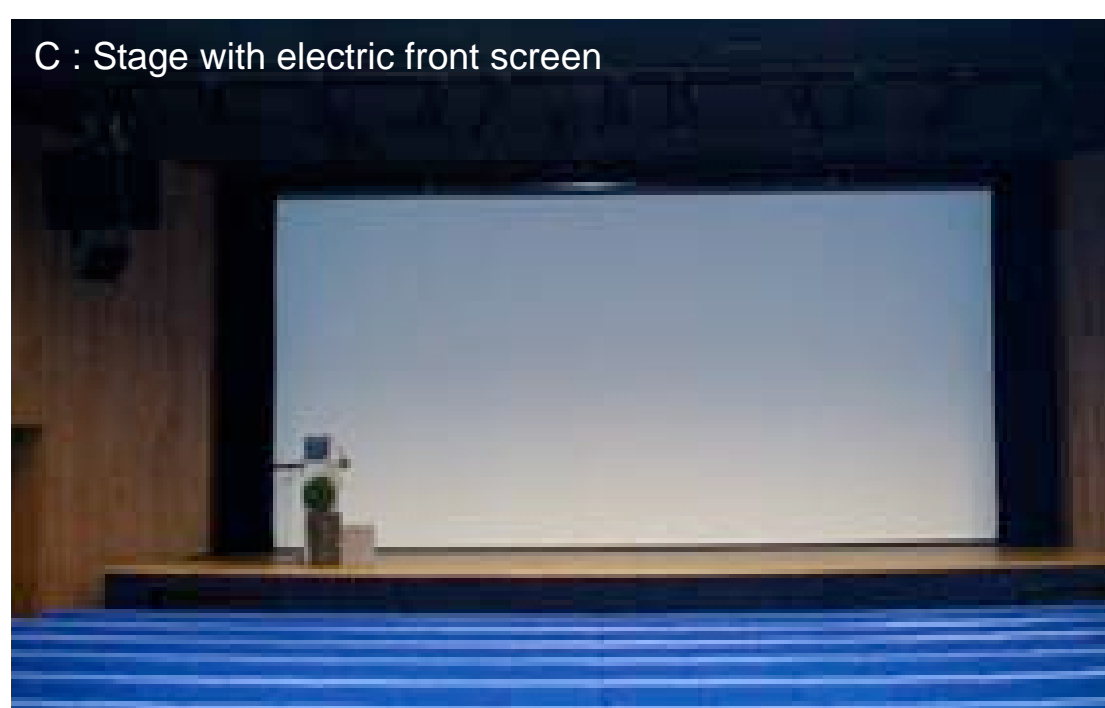

**Brussels₄₄
Center**
Auditorium
Boulevard Pachéco 44
1000 BRUSSELS
Belgium

AUDITORIUM / Level

- PC ADB 1 kw with barn doors
- Profile spot ADB 1 kw
- Fresnel ADB 1 kw with barn doors
- Fresnel ADB 0,5 kw with barn doors