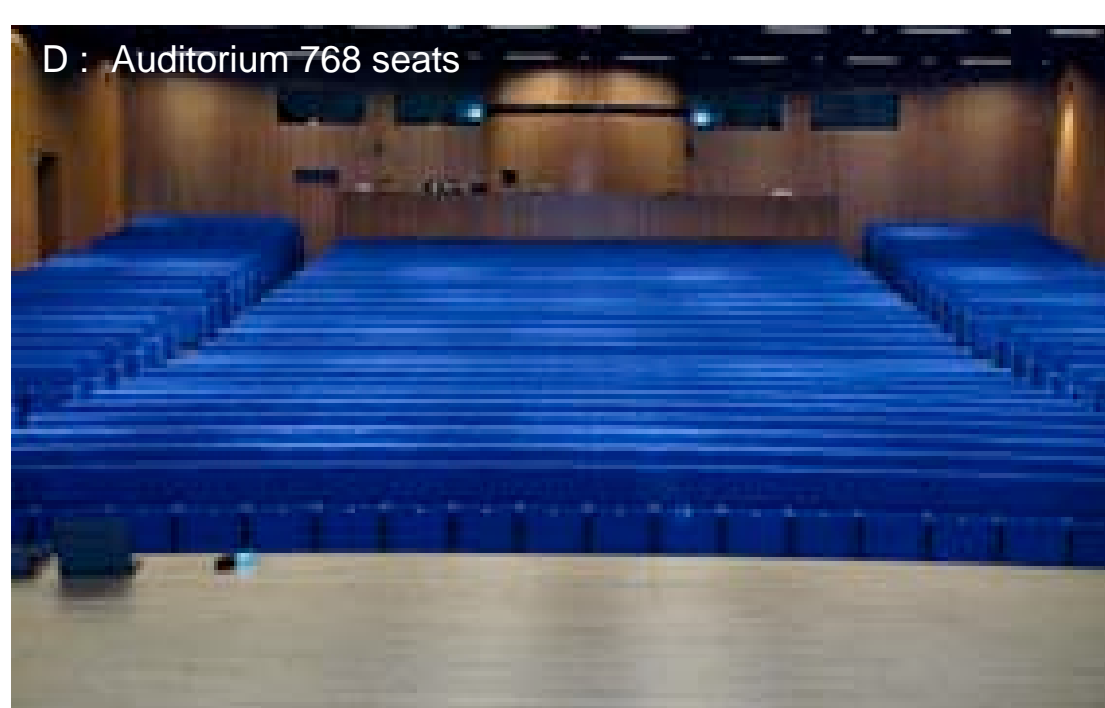

AUDITORIUM / Section

A : Technical equipment

B : Sound mixing

C : Lighting control

D : Sound and infra-red radiator equipment

Brussels44Center - www.B44C.com - info@B44C.com

Space : Auditorium 44
Concern : Technical information
Date : 2011 february 14
Code : Audit / 2
Scale : A1 page -1/70
Draw : ARTO
Page : 01

**Brussels₄₄
Center**
Auditorium
Boulevard Pachéco 44
1000 BRUSSELS
Belgium

AUDITORIUM / Level

- PC ADB 1 kw with barn doors
- Profile spot ADB 1 kw
- Fresnel ADB 1 kw with barn doors
- Fresnel ADB 0,5 kw with barn doors