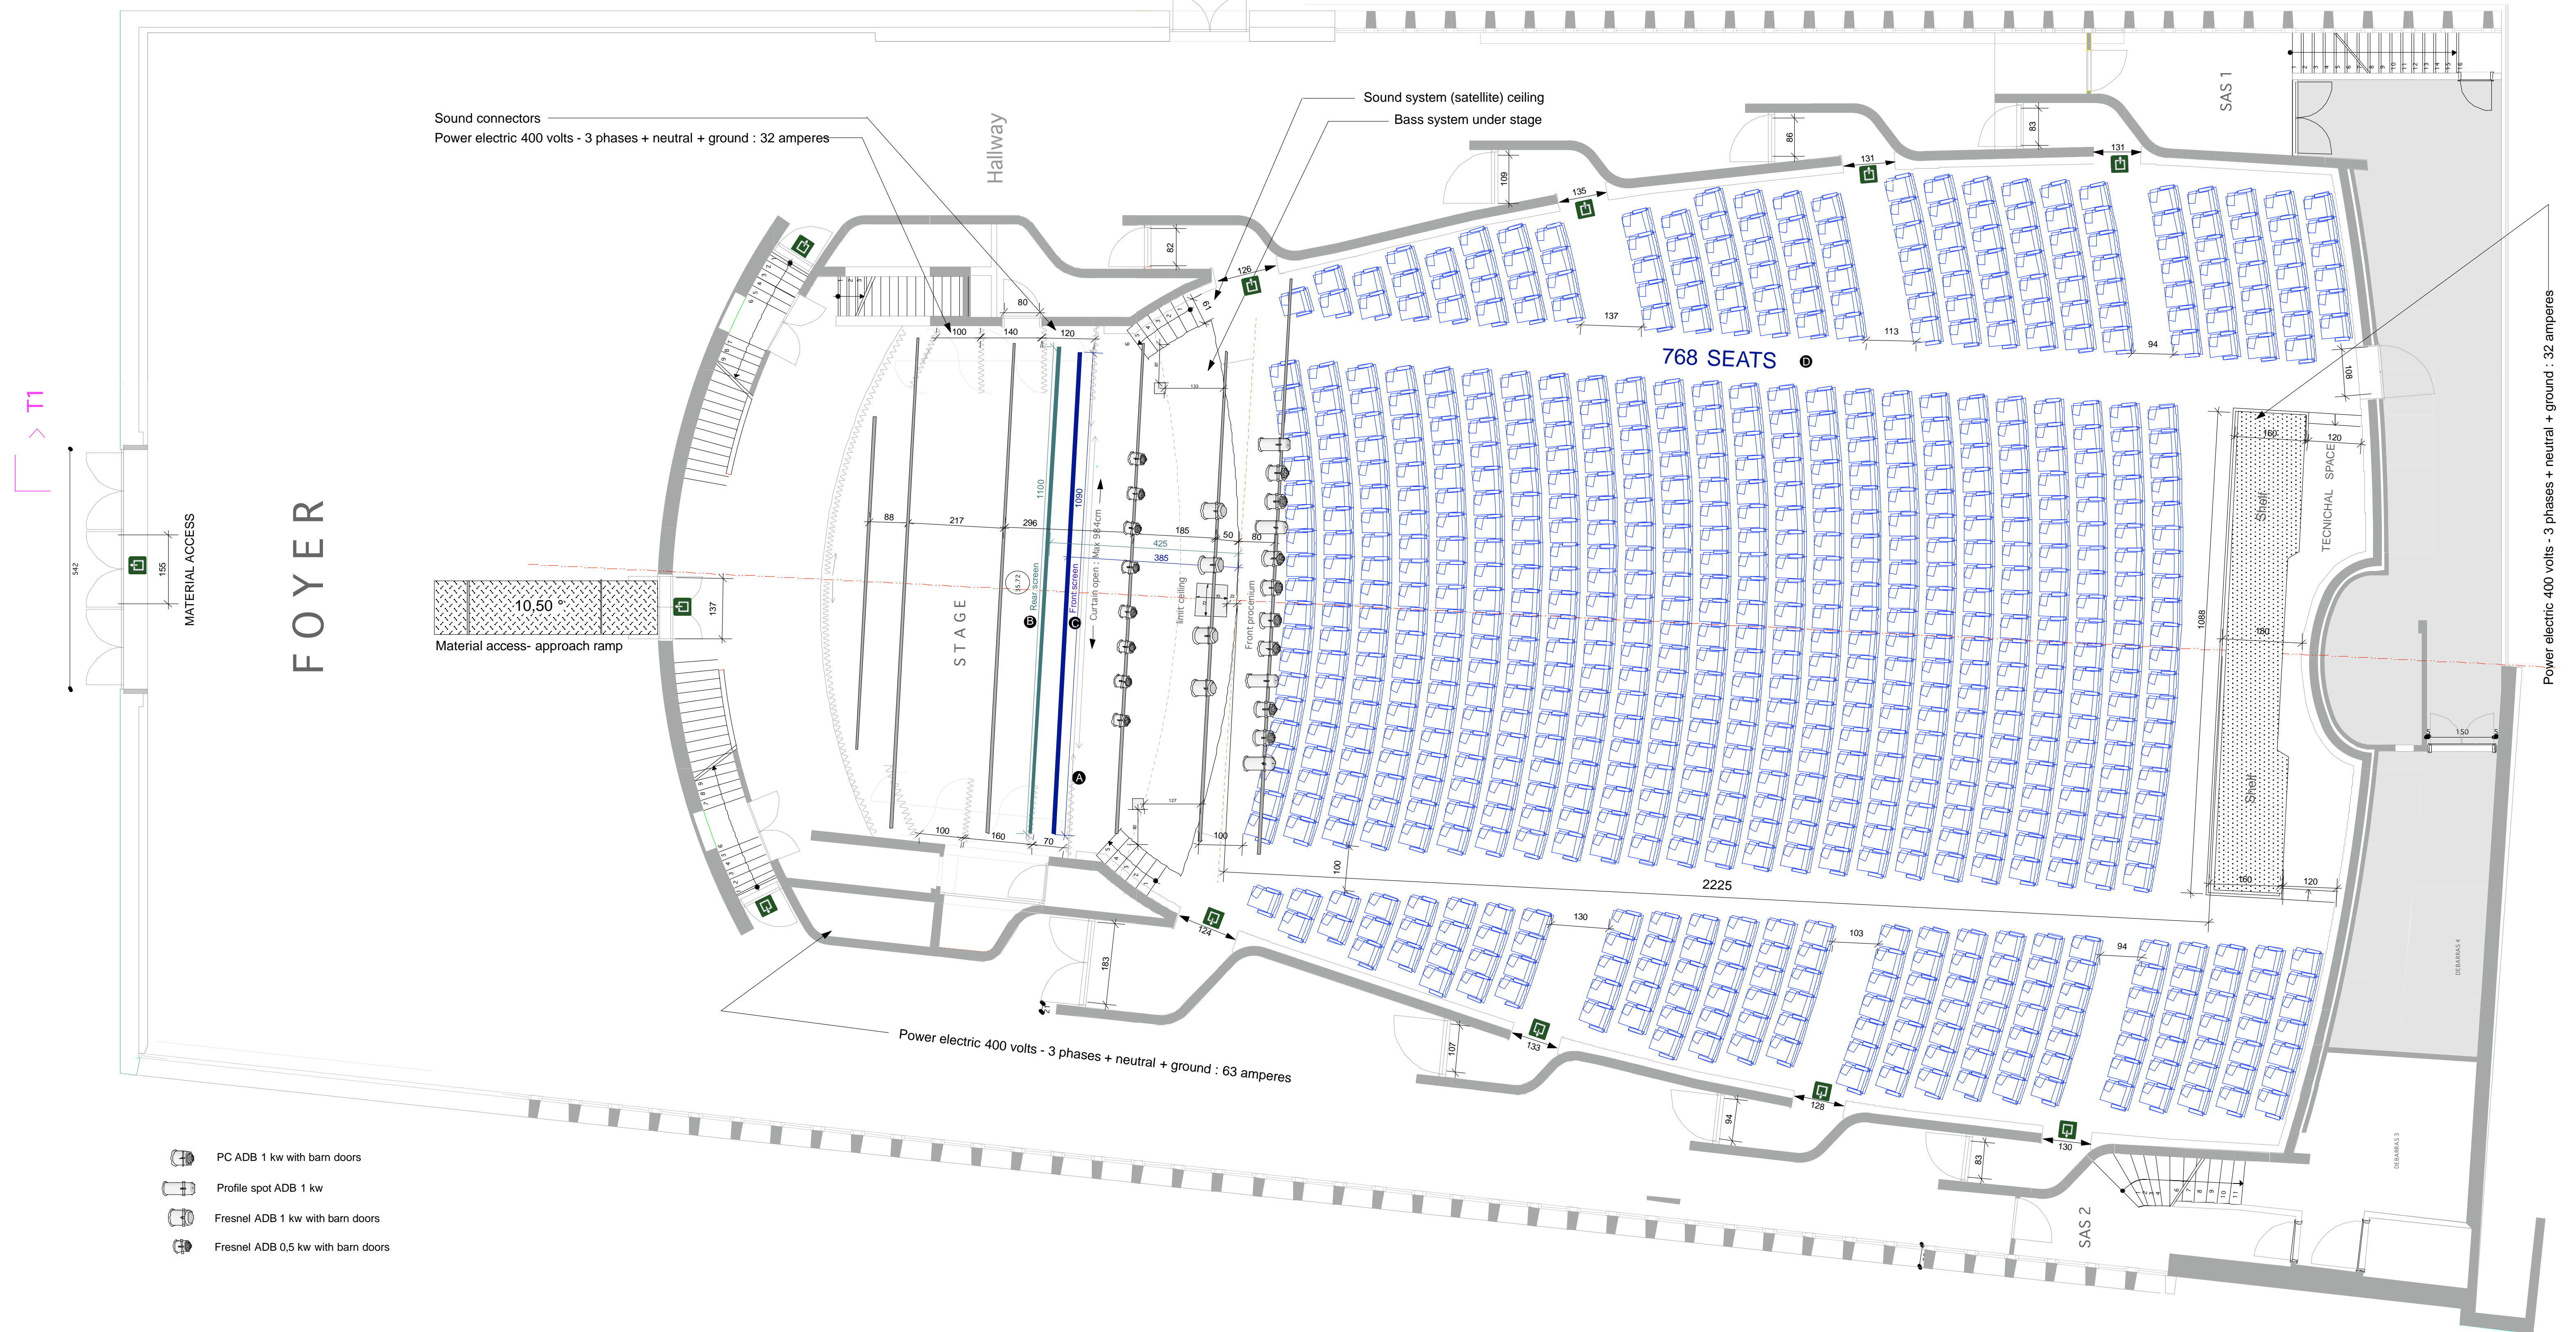

AUDITORIUM / Section

A : Technical equipment

B : Sound mixing

C : Lighting control

D : Sound and infra-red radiator equipment

Brussels44Center - www.B44C.com - info@B44C.com

Space : Auditorium 44
Concern : Technical information
Date : 2011 february 14
Code : Audit / 2
Scale : A1 page -1/70
Draw : ARTO
Page : 01

**Brussels₄₄
Center**
Auditorium
Boulevard Pachéco 44
1000 BRUSSELS
Belgium

AUDITORIUM / Level

- PC ADB 1 kw with barn doors
- Profile spot ADB 1 kw
- Fresnel ADB 1 kw with barn doors
- Fresnel ADB 0,5 kw with barn doors