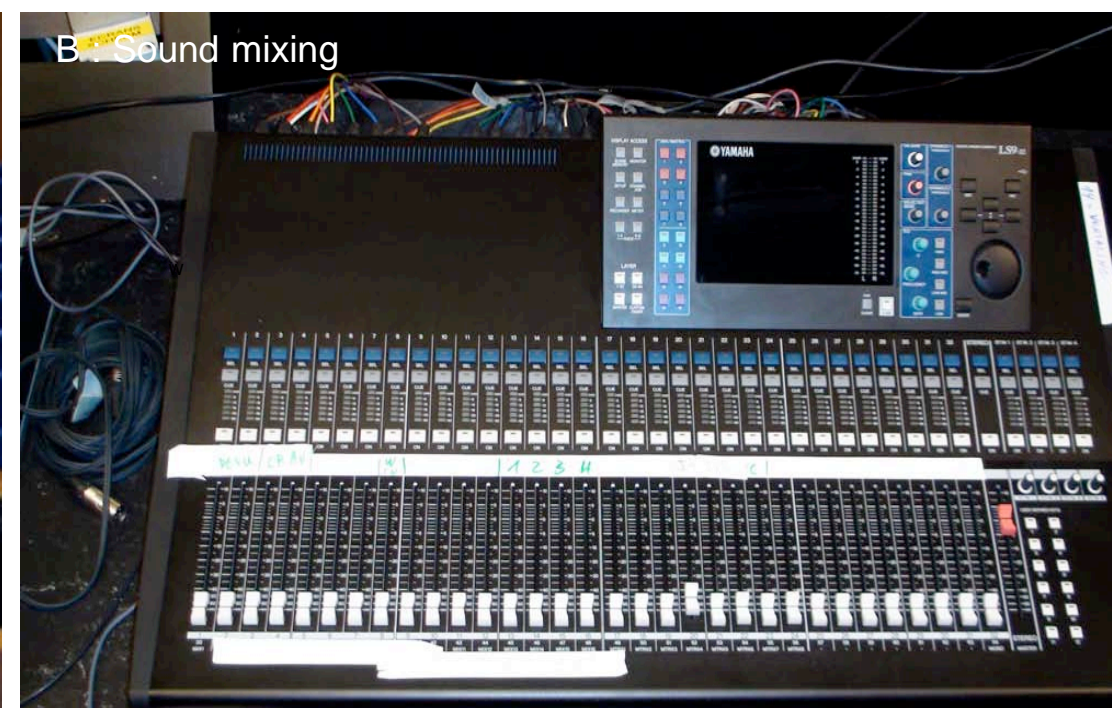

AUDITORIUM / Section

A : Technical equipment

B : Sound mixing

C : Lighting control

D : Sound and infra-red radiator equipment

Brussels44Center - www.B44C.com - info@B44C.com

Space : Auditorium 44
Concern : Technical information
Date : 2011 february 14
Code : Audit / 2
Scale : A1 page -1/70
Draw : ARTO
Page : 01

**Brussels₄₄
Center**
Auditorium
Boulevard Pachéco 44
1000 BRUSSELS
Belgium

AUDITORIUM / Level

- PC ADB 1 kw with barn doors
- Profile spot ADB 1 kw
- Fresnel ADB 1 kw with barn doors
- Fresnel ADB 0,5 kw with barn doors